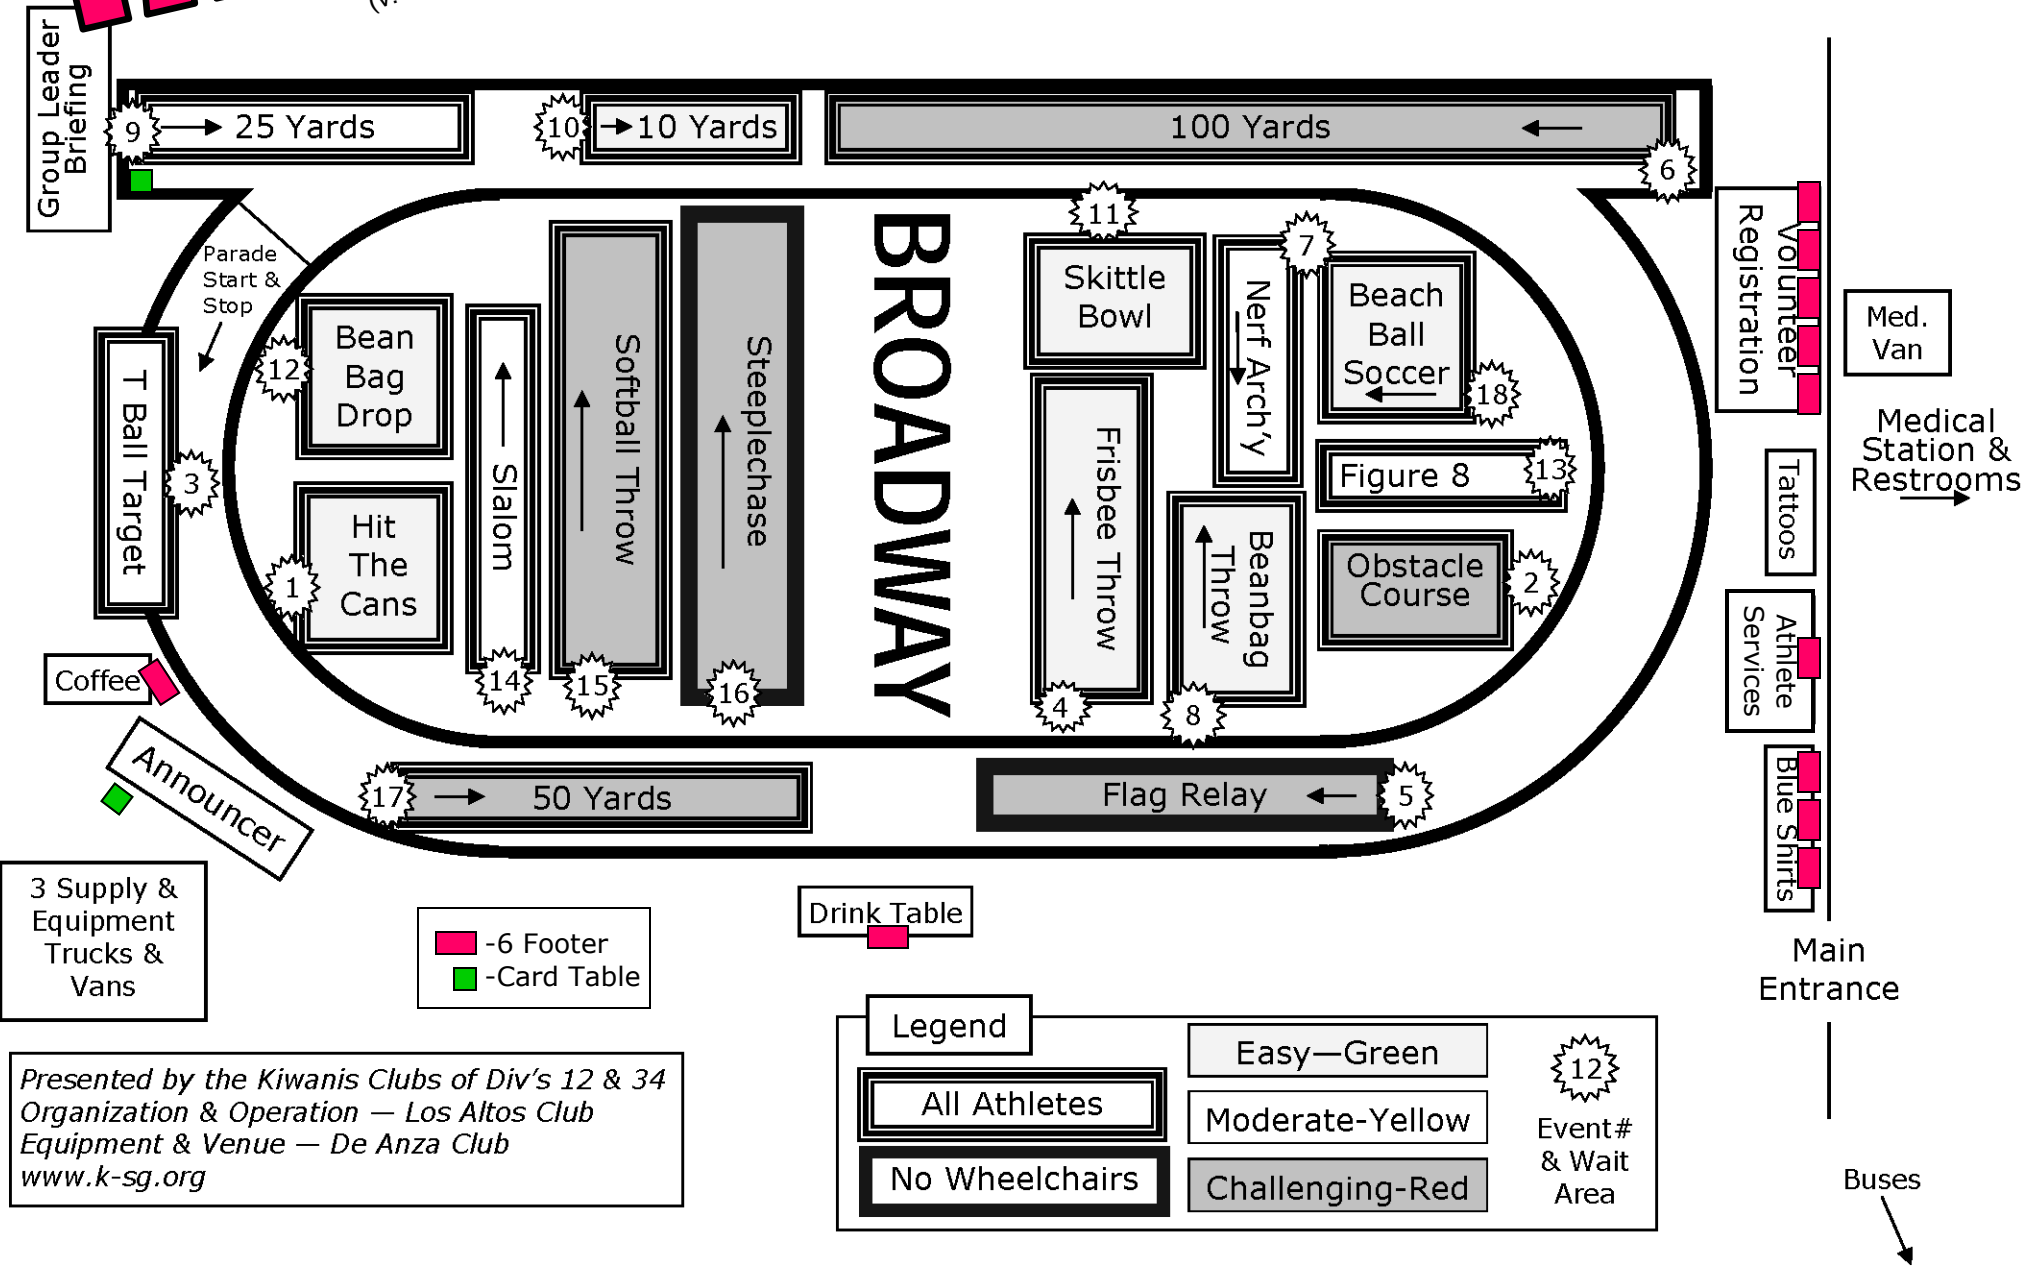

TABLES

(v. 5.17.2017)

Special Games

— TABLE LAYOUT MAP —

West Valley

TRACK MAP!

3 Supply & Equipment Trucks & Vans

-6 Footer
 -Card Table

Drink Table

Legend

All Athletes	Easy—Green	12 Event# & Wait Area
No Wheelchairs	Moderate-Yellow	
	Challenging-Red	

Presented by the Kiwanis Clubs of Div's 12 & 34 Organization & Operation — Los Altos Club
 Equipment & Venue — De Anza Club
www.k-sg.org