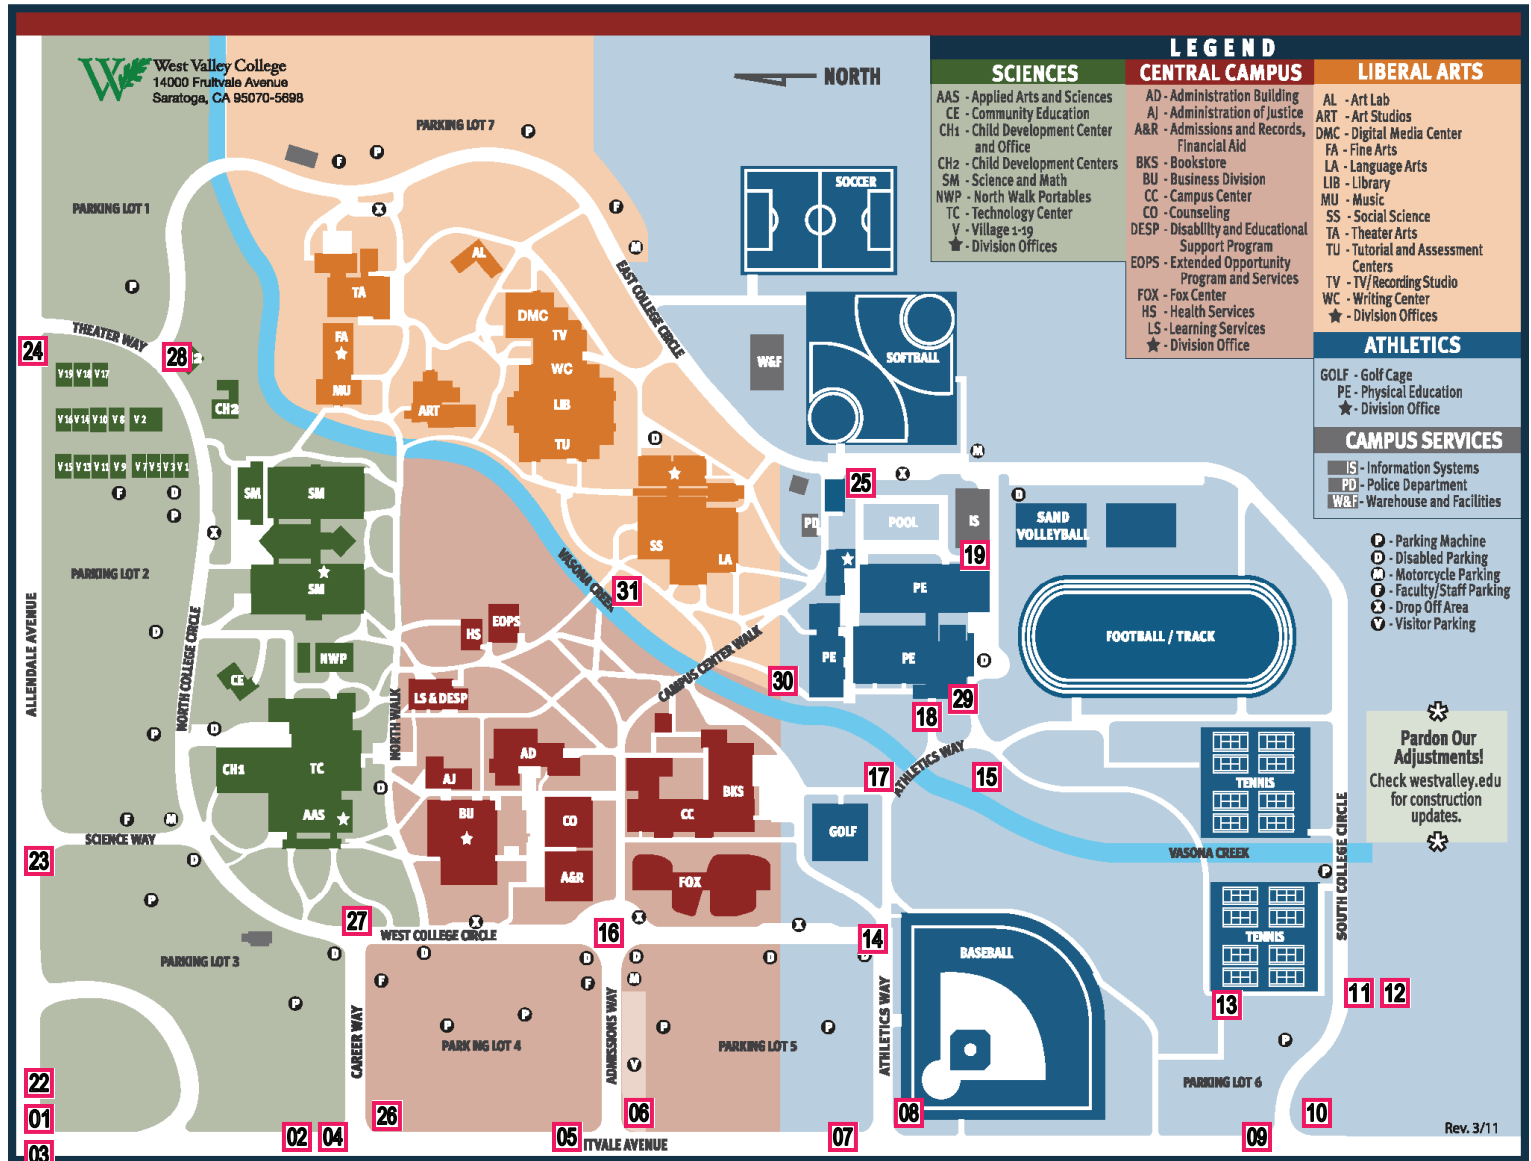

SIGN MAP

Special Games XXXIX
May 12, 2017
West Valley College

Sign Legend

- ↔ 1..2—All College Parking
- ↗ 3..4—Special Games Cars
- ↔ 5..11—SG parking Only
- 🚫 12—One Way Do Not Enter
- ↔ 13..17—Special Games
- ↔ 18..19—More Restrooms
- ↗ 20—Special Games (Saratoga@Scotland)
- ↗ 21—Special Games (Saratoga@Fruitvale)
- ↗ 22—Special Games Buses
- ↗ 23—Special Games Buses
- ↗ 24—Special Games Buses
- 🚫 25—Do Not Unload Here
- ↗ 26 — College Parking OK
- ↗ 27 — All College Parking
- ↗ 28—Special Games Buses
- ↗ 29..30— SG Pizza Party
- ↗ 31—SG Pizza Party

Note ...

↔ = Double-Sided A-frame.
Can point either L or R

SCIENCES	CENTRAL CAMPUS	LIBERAL ARTS
AAS - Applied Arts and Sciences	AD - Administration Building	AL - Art Lab
CE - Community Education	AJ - Administration of Justice	ART - Art Studios
CH1 - Child Development Center and Office	A&R - Admissions and Records, Financial Aid	DMC - Digital Media Center
CH2 - Child Development Centers	BKS - Bookstore	FA - Fine Arts
SM - Science and Math	BU - Business Division	LA - Language Arts
NWP - North Walk Portables	CC - Campus Center	LIB - Library
TC - Technology Center	CO - Counseling	MU - Music
V - Village 1-19	DESP - Disability and Educational Support Program	SS - Social Science
★ - Division Offices	EOPSS - Extended Opportunity Program and Services	TA - Theater Arts
	FOX - Fox Center	TU - Tutorial and Assessment Centers
	HS - Health Services	TV - TV/Recording Studio
	LS - Learning Services	WC - Writing Center
	★ - Division Office	★ - Division Offices

ATHLETICS
GOLF - Golf Cage
PE - Physical Education
★ - Division Office

CAMPUS SERVICES
IS - Information Systems
PD - Police Department
W&F - Warehouse and Facilities

Pardon Our Adjustments!
Check westvalley.edu for construction updates.